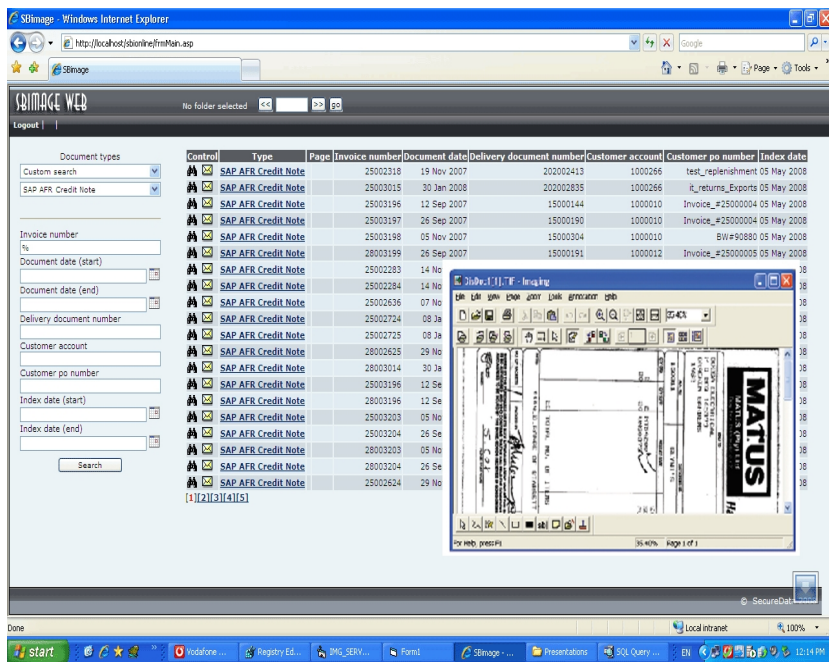

InternetWorldStats recorded 2,400,000 SA Internet users in 2000. The latest stats suggest that we currently have around 3,600,000 users.

This is an increase of 50% over the last 5 years.

Would you consider an imaging solution without:

- * Ability to access the images from the Internet
- * Granting secure image retrieval to your clients
- * Minimized application support by using Intranet
- * Ability to access the images from the branches
- * Open-ended integration from other Web applications
- * The facility to submit document remotely into your system
- * Latest Internet-based technologies
- * Flexible & customizable user-interface
- * The facility to keep in touch with your business from anywhere
- * Style sheet-based web pages
- * Inherited standard security model
- * Rapid software deployment

SBImage WEB extension module provides an easy-to-navigate Internet interface which grants access to stored documentation via the Internet. This module inherits all the security permissions available within the system.

Besides the document retrieval, the module provides the document upload facility, which will enable your clients or branches to submit their documents directly into the system utilizing the power of the Internet.